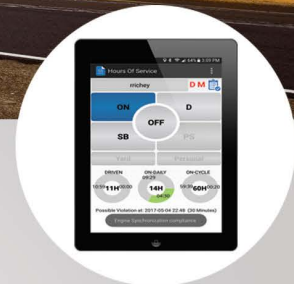

The ELD Mandate is coming- Don't wait

MiFleet now supports MiElogs & MiDVIR

FREE TRIAL PERIOD WITH EQUIPMENT PURCHASE

Buy Now And DO NOT PAY

For Your Subscription Until December 1ST

Use This Time to:

- Train your staff and drivers on ELD
- Schedule installations prior to the mandate
- Avoid inventory delays by placing orders early

Equipment
\$299.⁰⁰

Subscription
\$29.⁹⁵/mo
* Includes MiFleet
MiElogs & MiDVIR

**Tablet &
Wireless Data**
Provided by
US Cellular

A Simplified FMCSA Certified ELD Solution From MiFleet

Call: 1-866-MiFleet