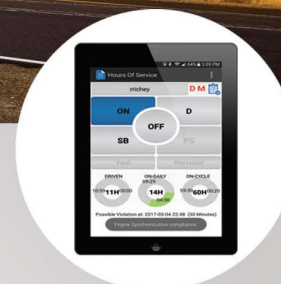

**Tablet &
Wireless Data**
Provided by
T-Mobile

A Simplified FMCSA Certified ELD Solution From MiFleet

Call: 1-866-MiFleet

MiFleet

Learn More at: www.mifleet.us

MiElogs and MiDVIR are part of the MiFleet family of fleet telematics solutions designed to lower your overall costs to operate your business.

T-Mobile