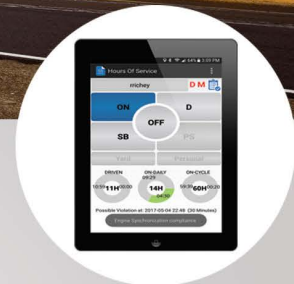

The ELD Mandate is coming- Don't wait

MiFleet now supports MiElogs & MiDVIR

FREE TRIAL PERIOD WITH EQUIPMENT PURCHASE

Buy Now And DO NOT PAY

For Your Subscription Until December 1ST

Use This Time to:

- Train your staff and drivers on ELD
- Schedule installations prior to the mandate
- Avoid Inventory delays by placing orders early

Equipment
\$299.⁰⁰

Subscription
\$29.⁹⁵/mo
* Includes MiFleet
MiElogs & MiDVIR

**Tablet &
Wireless Data**
Provided by
Pinebelt Wireless

A Simplified FMCSA Certified ELD Solution From MiFleet

Call: 1-866-MiFleet