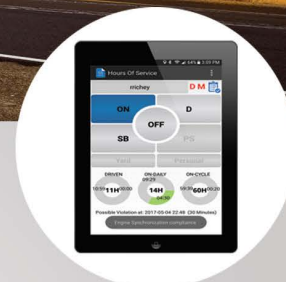

### Use This Time to:

- Train your staff and drivers on ELD
- Schedule installations prior to the mandate
- Avoid inventory delays by placing orders early

**Equipment**  
**\$299.<sup>00</sup>**

**Subscription**  
**\$29.<sup>95</sup>/mo**  
\* Includes MiFleet  
MiElogs & MiDVIR